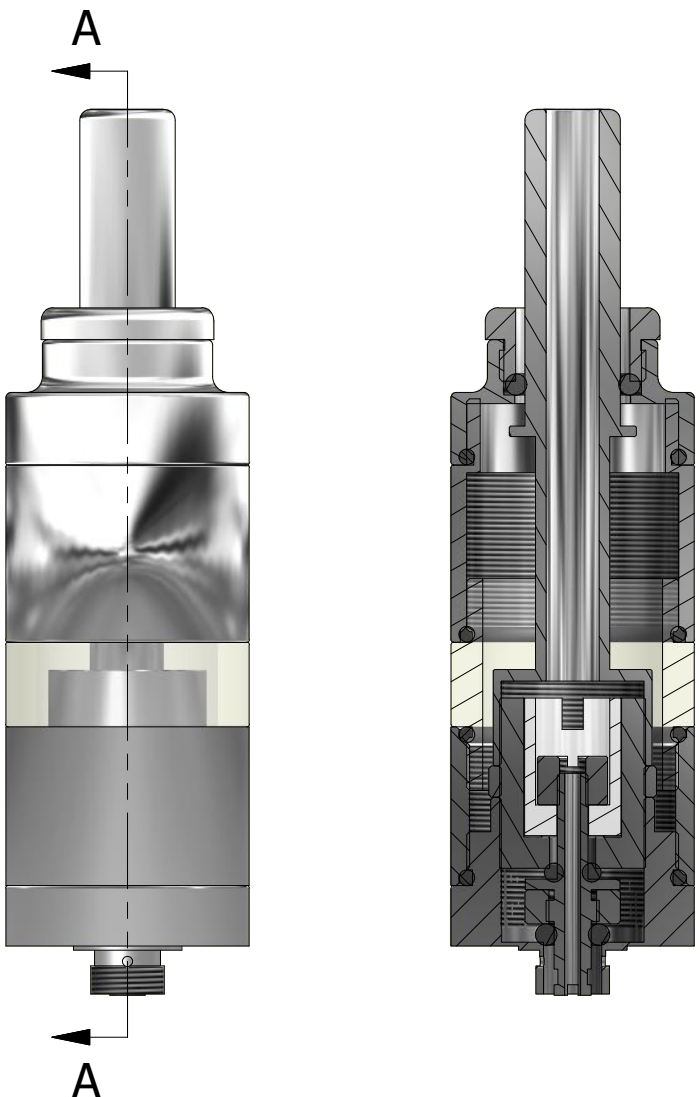

Odysseus by Imeo Rebuildable Atomizer (Full Mode)

PARTS LIST		
ITEM	QTY	DESCRIPTION
1	1	Odysseus Base
2	1	Upper Connection Nut
3	1	Tank (Short Mode)
4	1	Top Cap
5	1	Mouthpiece Nut
6	4	16 x 1.5 O-Ring
7	1	9 x 2 O-Ring
8	1	Ceramic Housing
9	1	Ceramic Cup
10	1	Center Post
11	1	Center Post Top Nut
12	1	Lower Connection Nut
13	1	1.78 x 1.78 O-Ring
14	1	Mouthpiece Cone (Full Mode)
15	1	Odysseus Tank Extension Clear (Full Mode)
16	1	Odysseus Tank Extension (Full Mode)
17	1	3 x 2 O-Ring