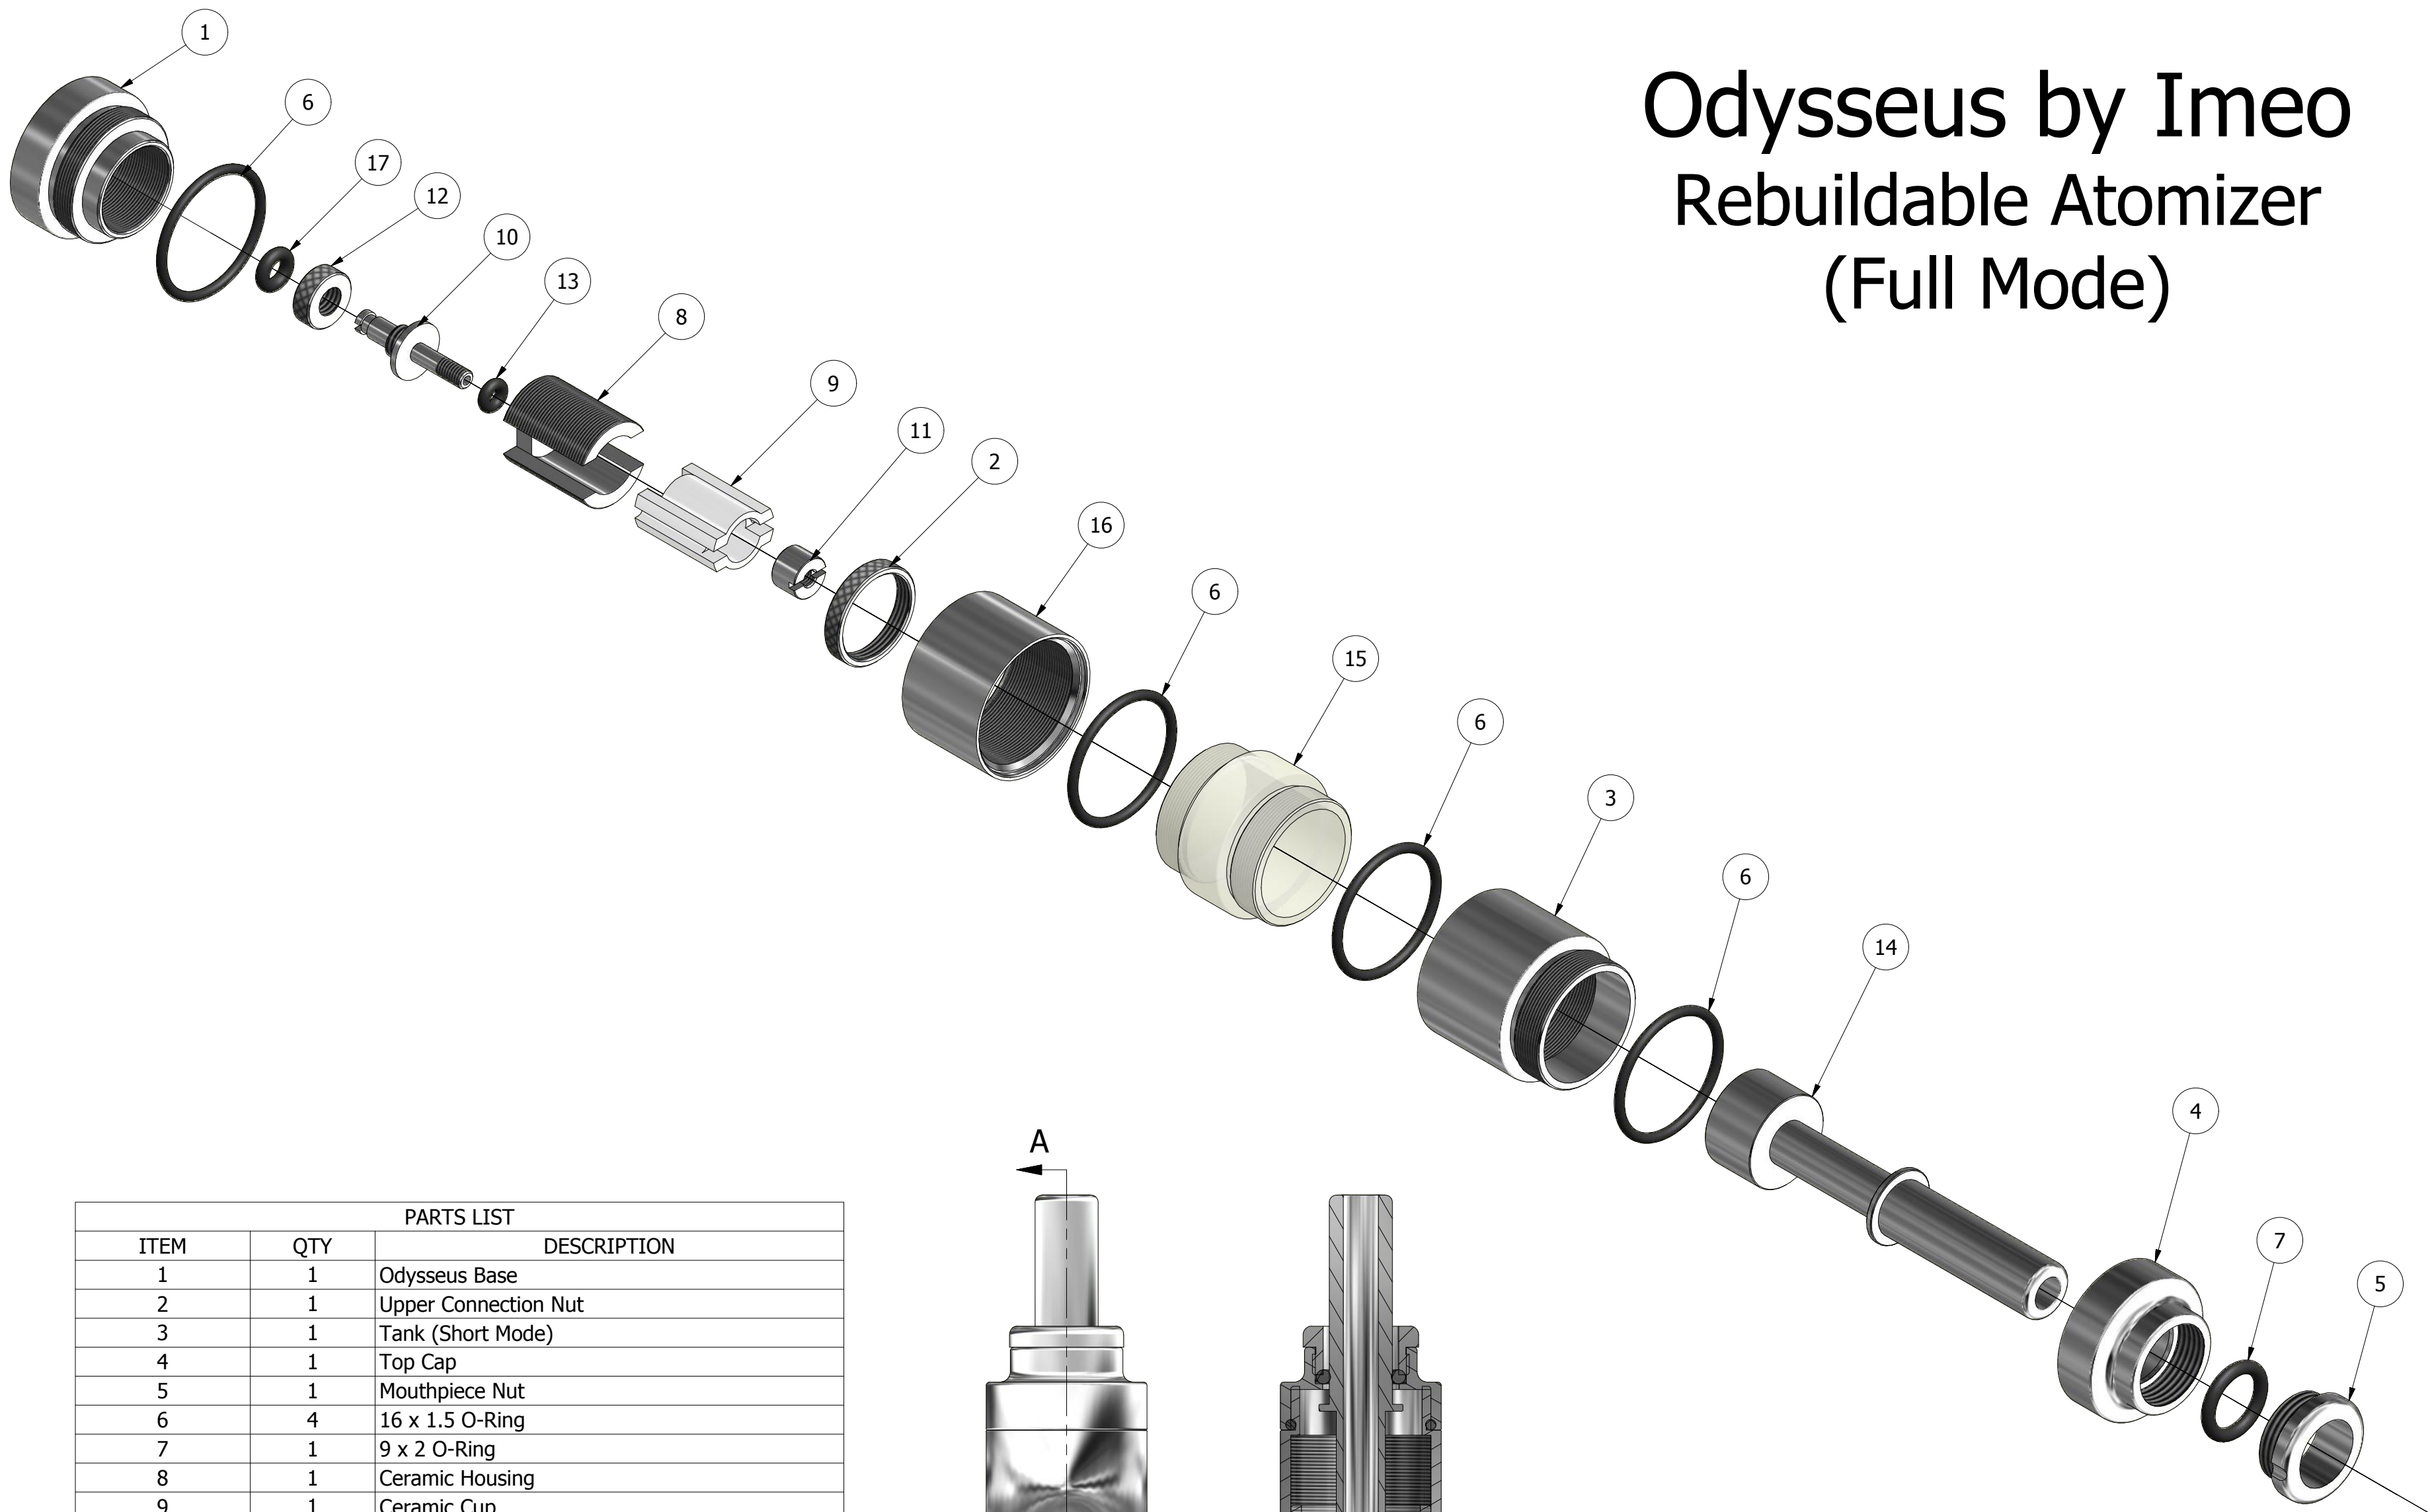

Odysseus by Imeo Rebuildable Atomizer (Full Mode)

PARTS LIST		
ITEM	QTY	DESCRIPTION
1	1	Odysseus Base
2	1	Upper Connection Nut
3	1	Tank (Short Mode)
4	1	Top Cap
5	1	Mouthpiece Nut
6	4	16 x 1.5 O-Ring
7	1	9 x 2 O-Ring
8	1	Ceramic Housing
9	1	Ceramic Cup
10	1	Center Post
11	1	Center Post Top Nut
12	1	Lower Connection Nut
13	1	1.78 x 1.78 O-Ring
14	1	Mouthpiece Cone (Full Mode)
15	1	Odysseus Tank Extension Clear (Full Mode)
16	1	Odysseus Tank Extension (Full Mode)
17	1	3 x 2 O-Ring