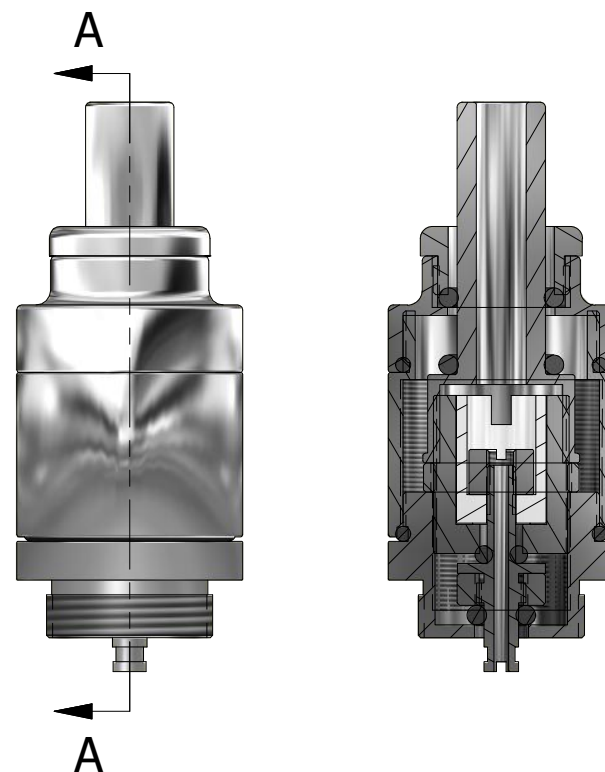

Odysseus by Imeo Rebuildable Atomizer (Short Mode - GGTS Base)

PARTS LIST		
ITEM	QTY	DESCRIPTION
1	1	Upper Connection Nut
2	1	Mouthpiece Cone (Short Mode)
3	1	Tank (Short Mode)
4	1	Top Cap
5	1	Mouthpiece Nut
6	2	16 x 1.5 O-Ring
7	2	9 x 2 O-Ring
8	1	Ceramic Housing
9	1	Ceramic Cup
10	1	Center Post
11	1	Center Post Top Nut
12	1	Lower Connection Nut
13	1	3 x 2 O-Ring
14	1	Odysseus GGTS Base
15	1	1.78 x 1.78 O-Ring