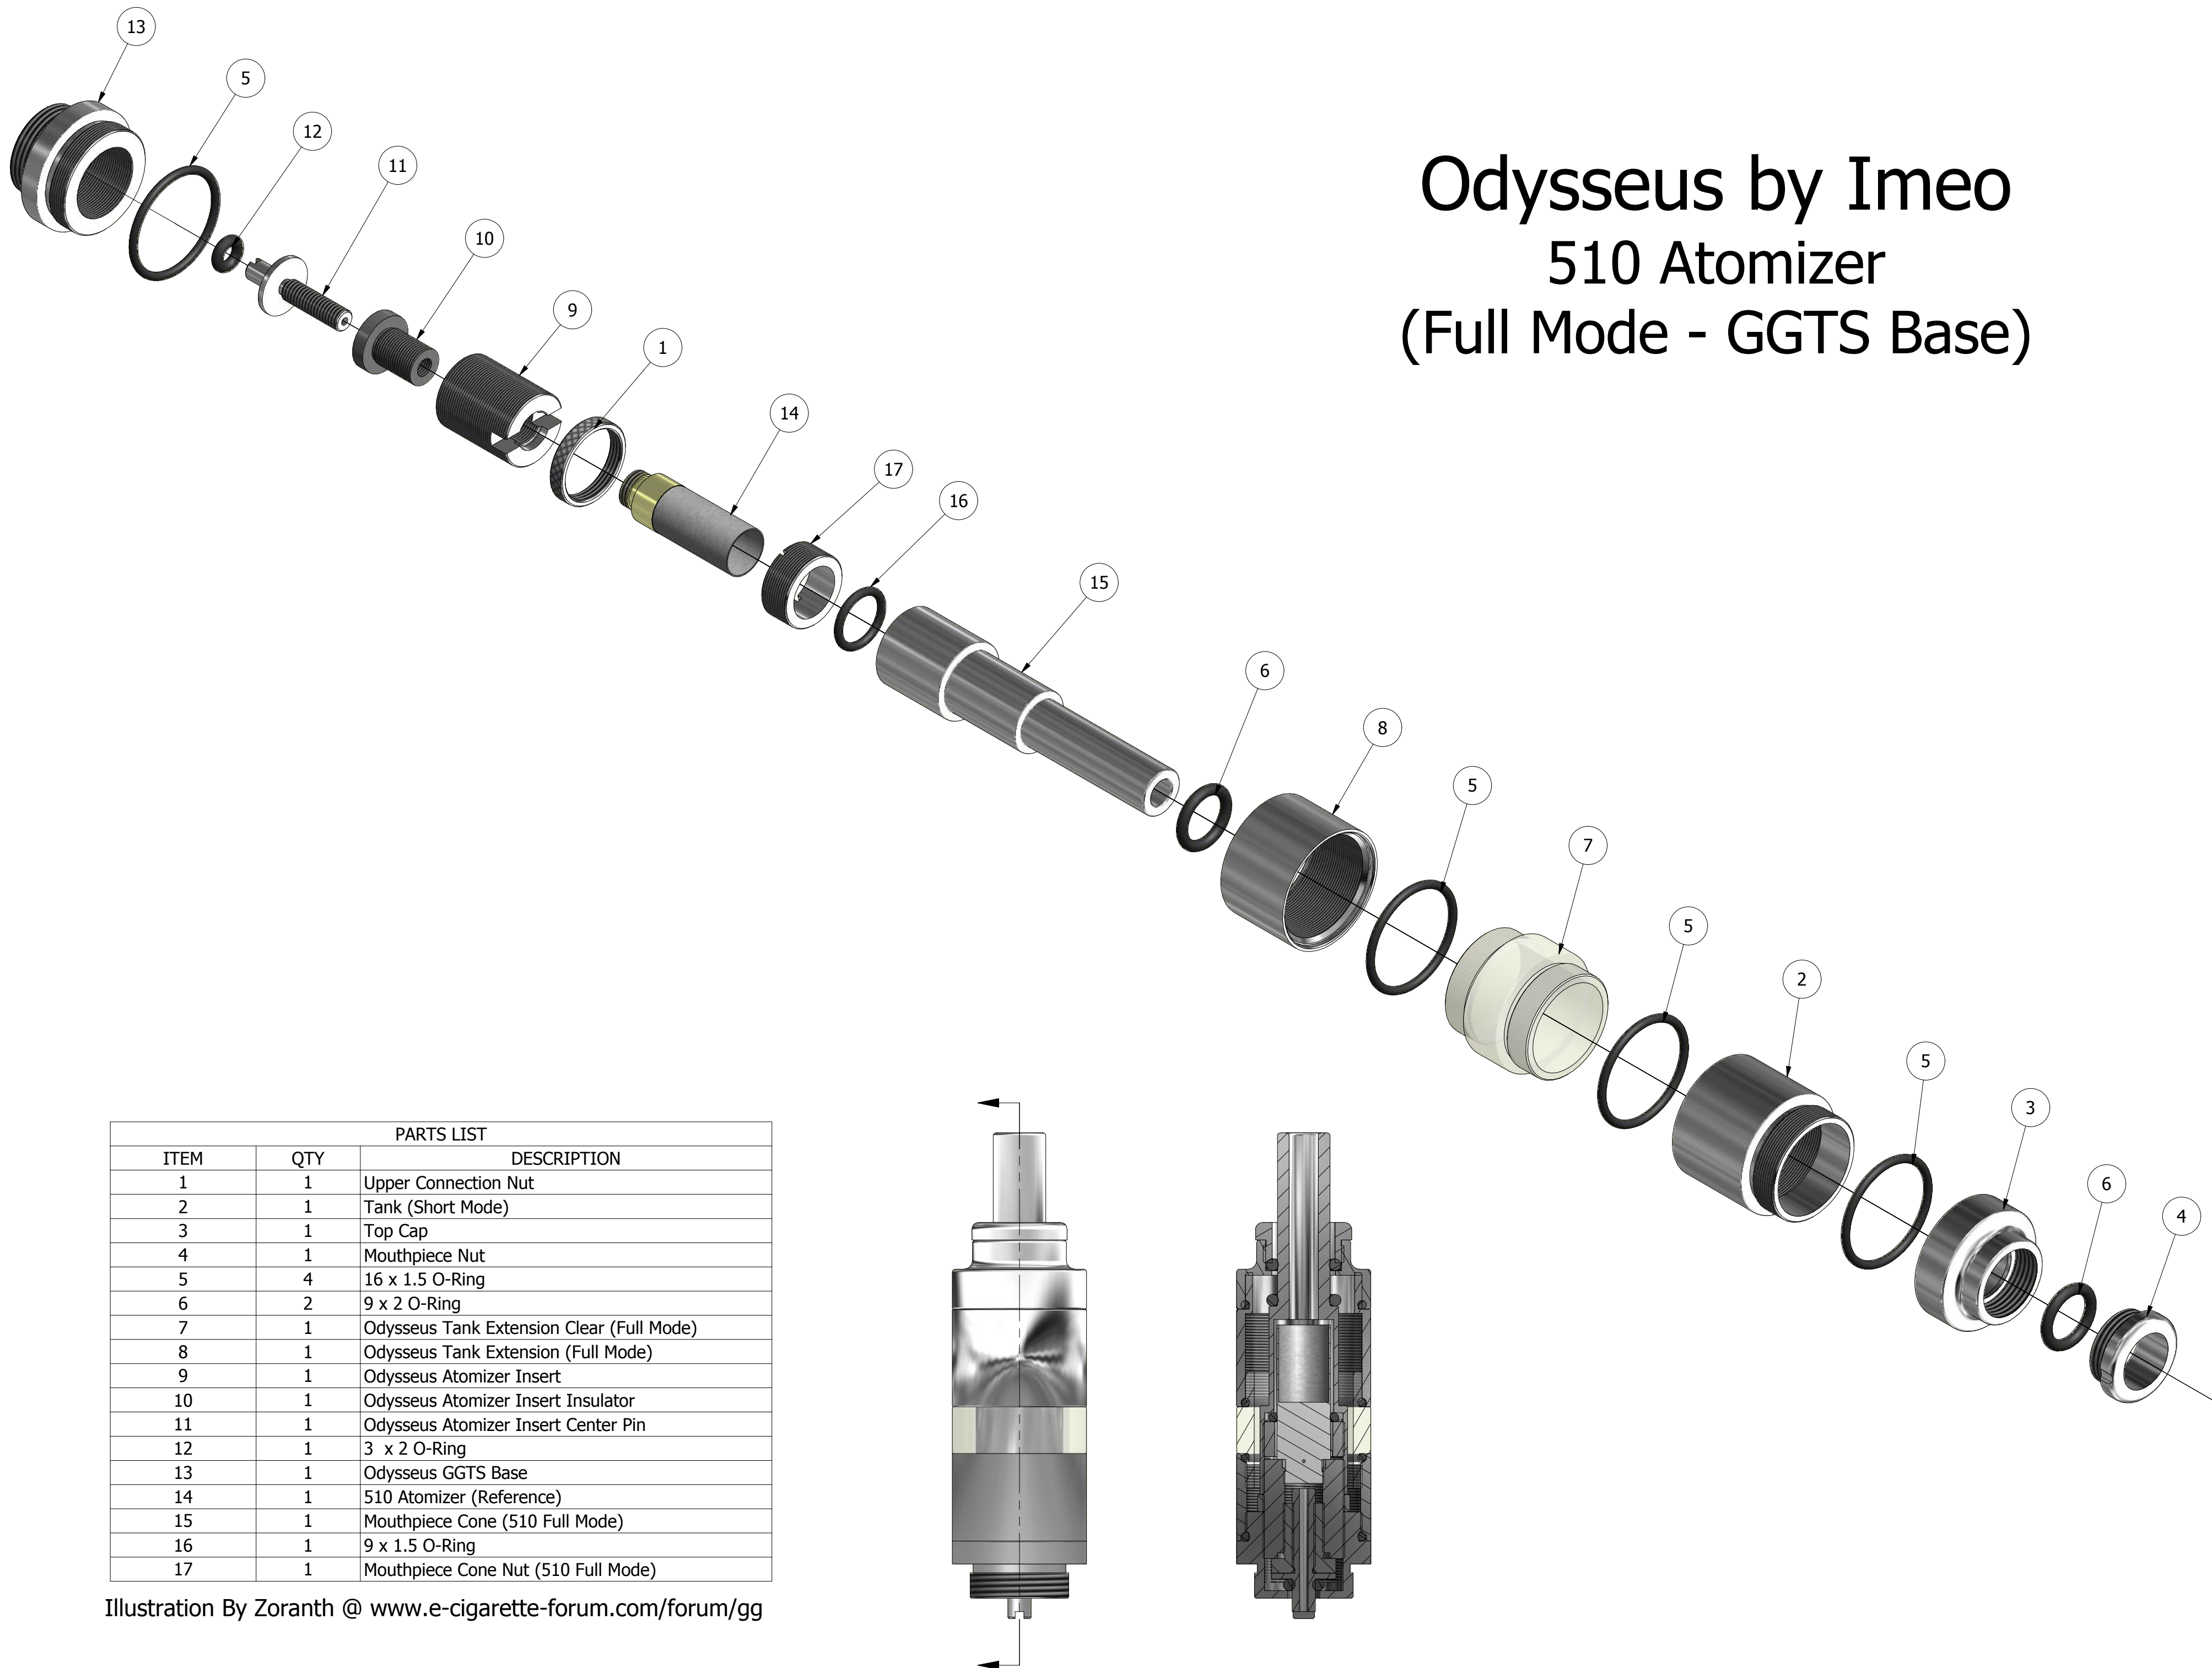

Odysseus by Imeo 510 Atomizer (Full Mode - GGTS Base)

PARTS LIST		
ITEM	QTY	DESCRIPTION
1	1	Upper Connection Nut
2	1	Tank (Short Mode)
3	1	Top Cap
4	1	Mouthpiece Nut
5	4	16 x 1.5 O-Ring
6	2	9 x 2 O-Ring
7	1	Odysseus Tank Extension Clear (Full Mode)
8	1	Odysseus Tank Extension (Full Mode)
9	1	Odysseus Atomizer Insert
10	1	Odysseus Atomizer Insert Insulator
11	1	Odysseus Atomizer Insert Center Pin
12	1	3 x 2 O-Ring
13	1	Odysseus GGTS Base
14	1	510 Atomizer (Reference)
15	1	Mouthpiece Cone (510 Full Mode)
16	1	9 x 1.5 O-Ring
17	1	Mouthpiece Cone Nut (510 Full Mode)