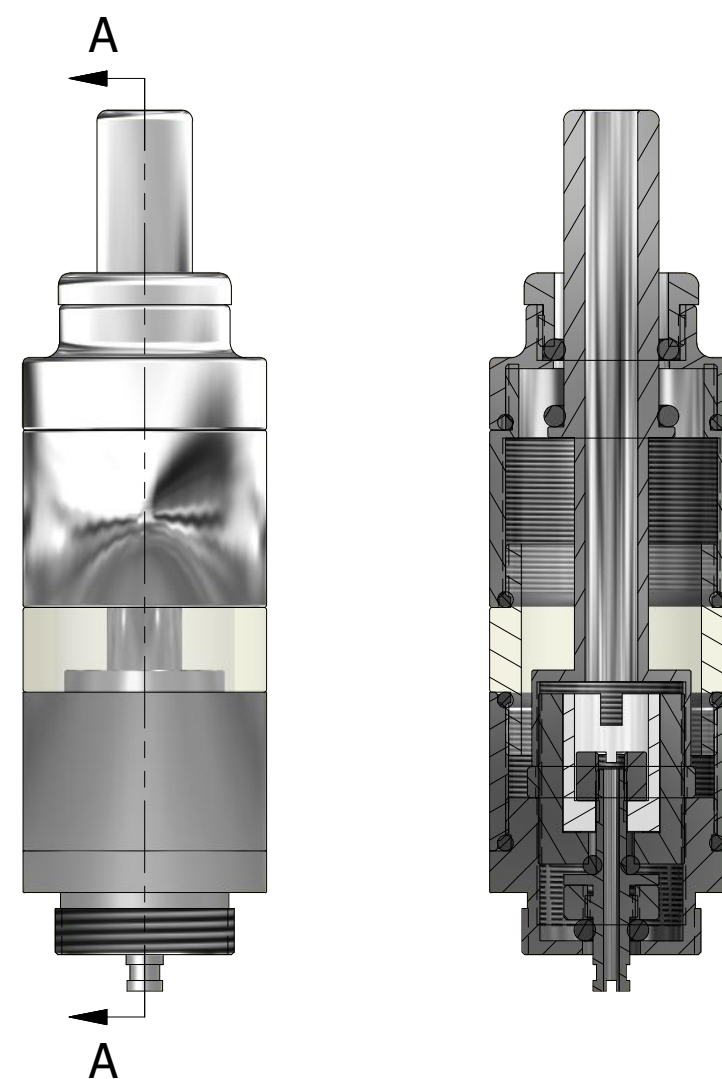

# Odysseus by Imeo Rebuildable Atomizer (Full Mode - GGTS Base)

PARTS LIST		
ITEM	QTY	DESCRIPTION
1	1	Upper Connection Nut
2	1	Tank (Short Mode)
3	1	Top Cap
4	1	Mouthpiece Nut
5	4	16 x 1.5 O-Ring
6	2	9 x 2 O-Ring
7	1	Ceramic Housing
8	1	Ceramic Cup
9	1	Center Post
10	1	Center Post Top Nut
11	1	Lower Connection Nut
12	1	3 x 2 O-Ring
13	1	Odysseus Tank Extension (Full Mode)
14	1	Odysseus Tank Extension Clear (Full Mode)
15	1	Mouthpiece Cone (Full Mode)
16	1	Odysseus GGTS Base
17	1	1.78 x 1.78 O-Ring