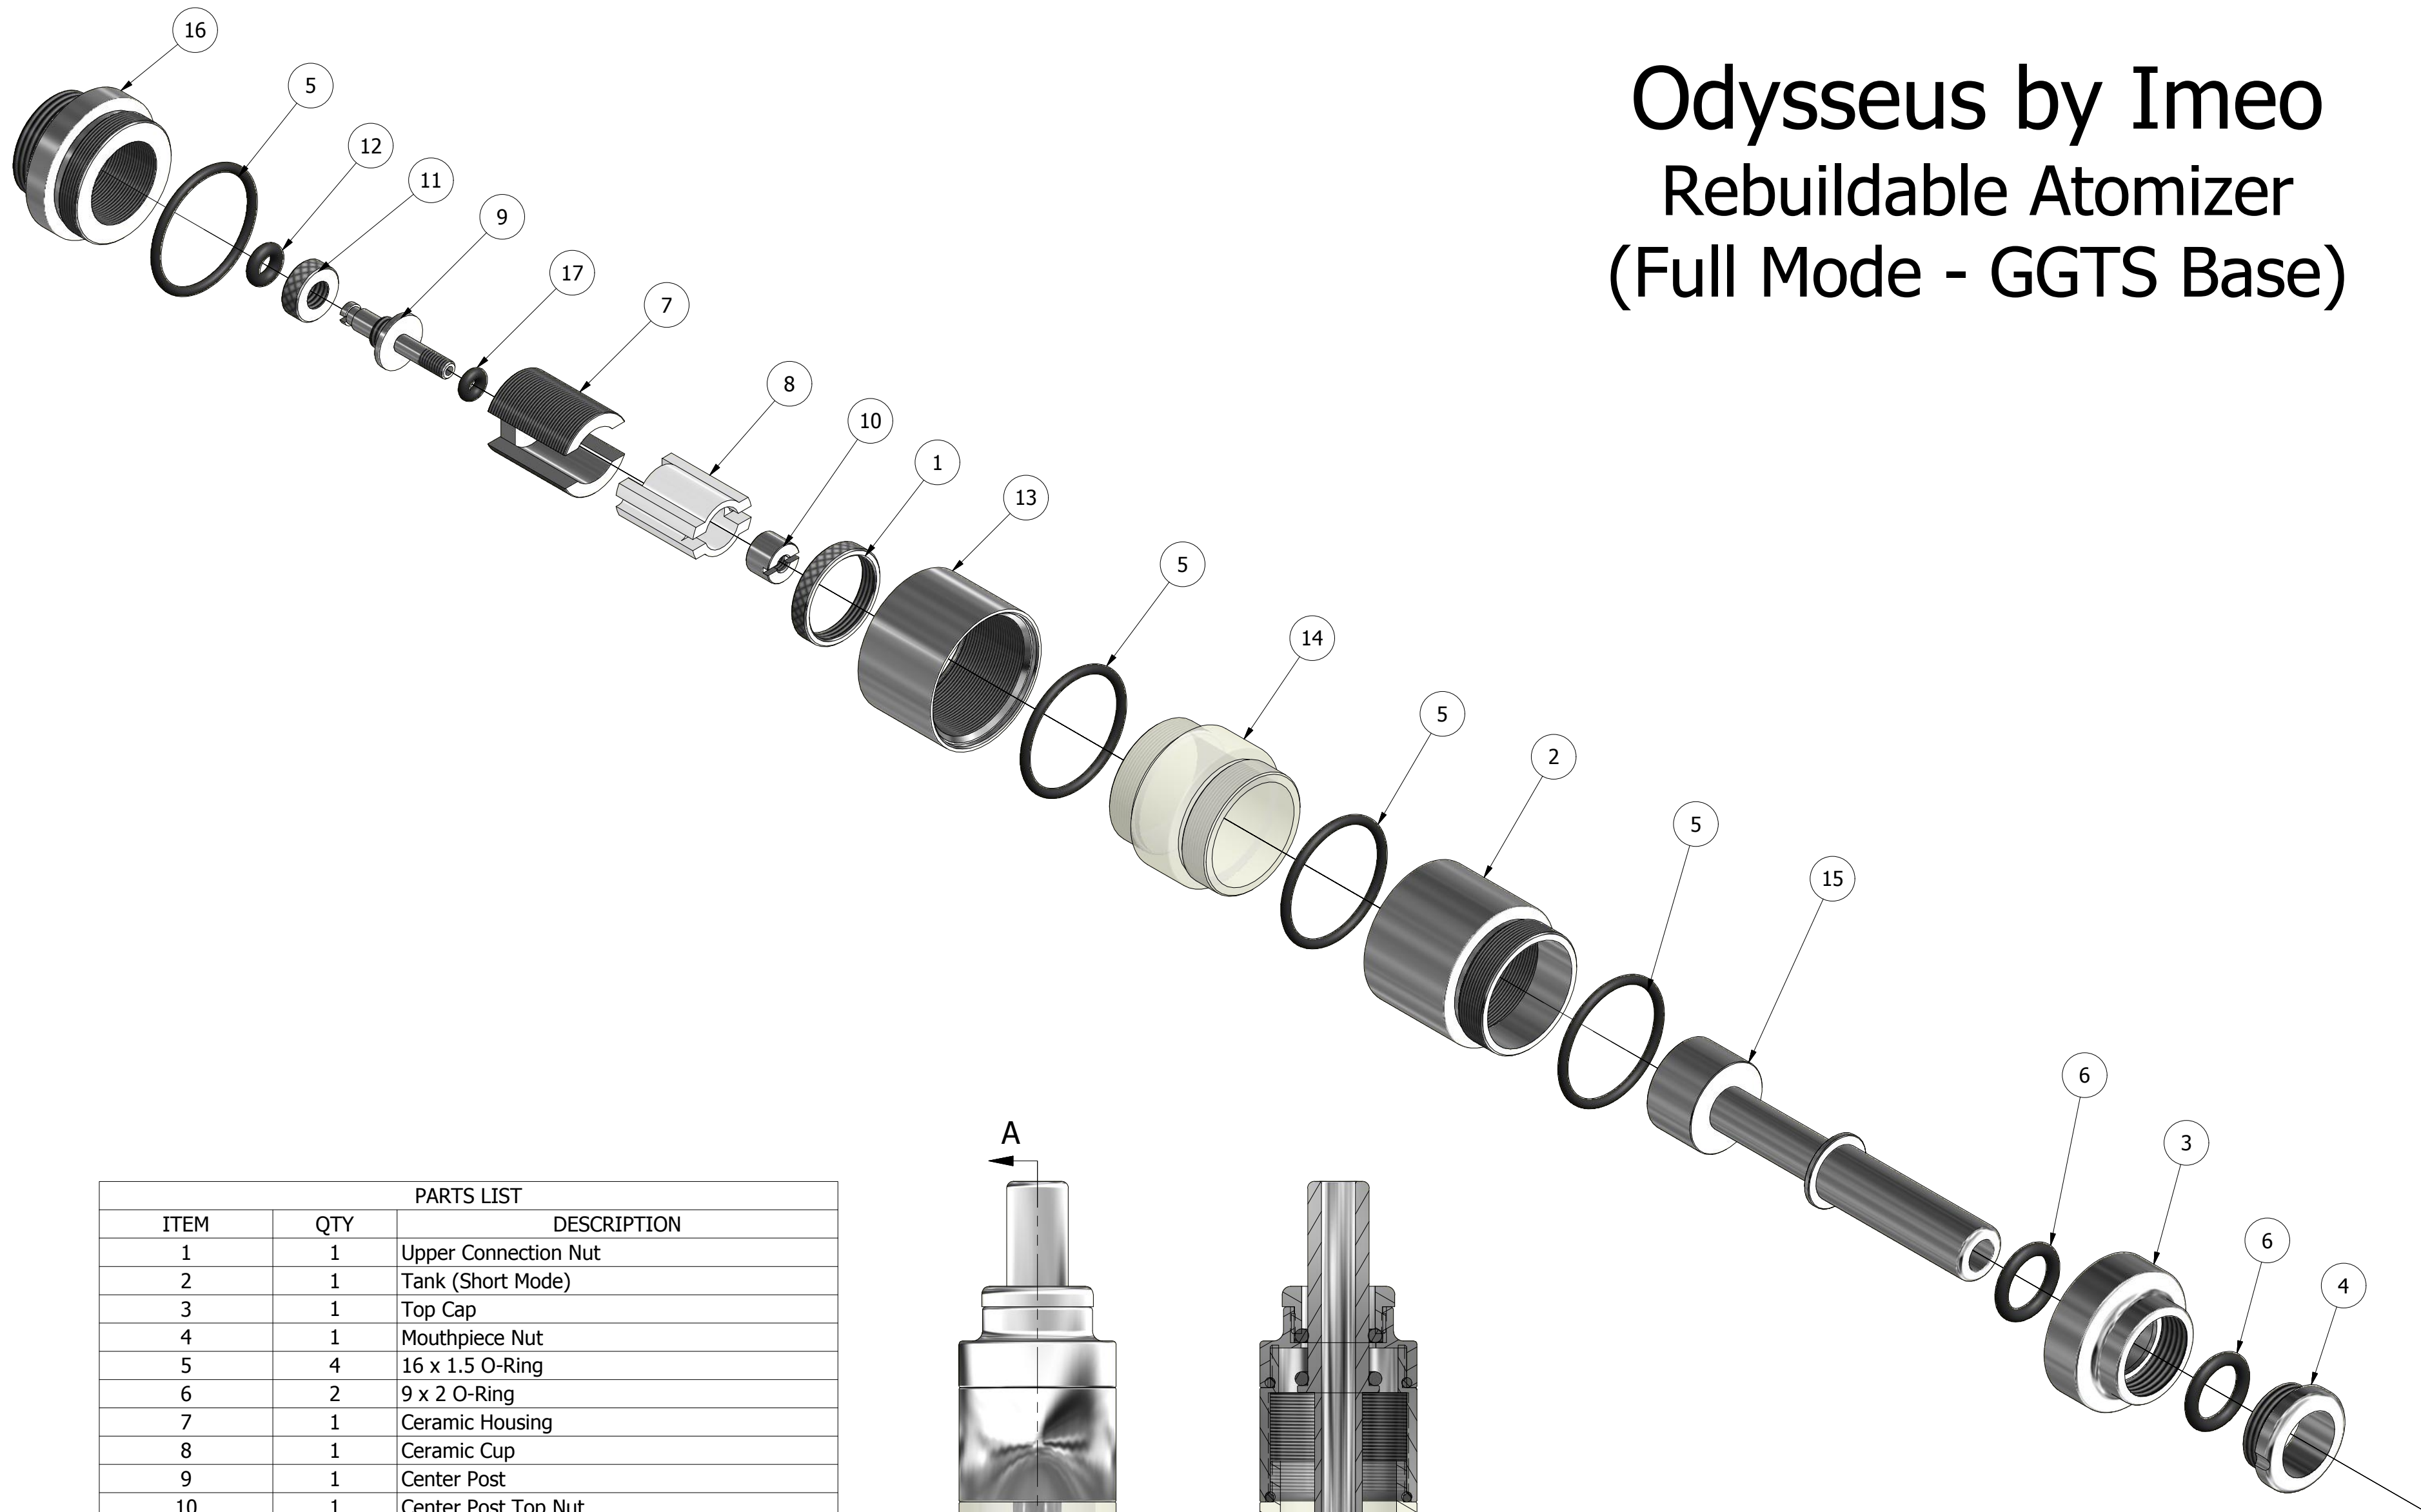

# Odysseus by Imeo Rebuildable Atomizer (Full Mode - GGTS Base)

PARTS LIST		
ITEM	QTY	DESCRIPTION
1	1	Upper Connection Nut
2	1	Tank (Short Mode)
3	1	Top Cap
4	1	Mouthpiece Nut
5	4	16 x 1.5 O-Ring
6	2	9 x 2 O-Ring
7	1	Ceramic Housing
8	1	Ceramic Cup
9	1	Center Post
10	1	Center Post Top Nut
11	1	Lower Connection Nut
12	1	3 x 2 O-Ring
13	1	Odysseus Tank Extension (Full Mode)
14	1	Odysseus Tank Extension Clear (Full Mode)
15	1	Mouthpiece Cone (Full Mode)
16	1	Odysseus GGTS Base
17	1	1.78 x 1.78 O-Ring