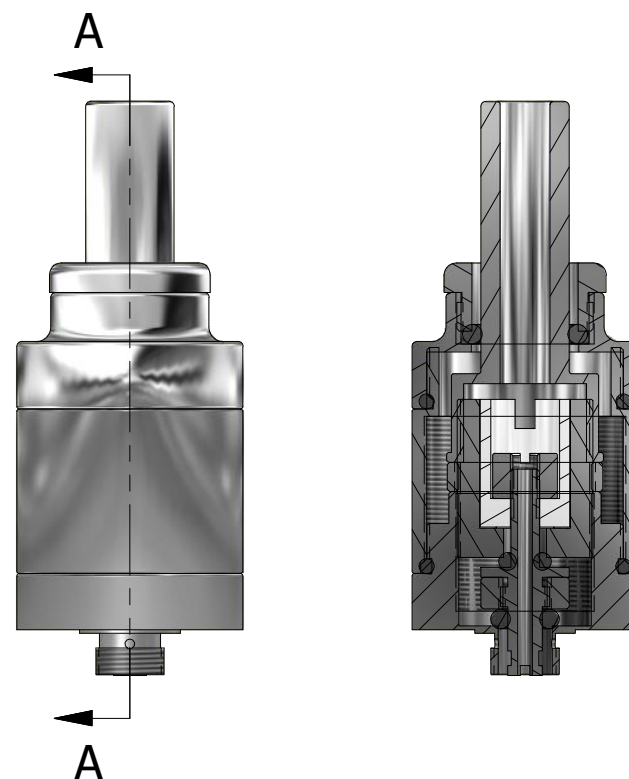

Odysseus by Imeo Rebuildable Atomizer (Short Mode)

PARTS LIST		
ITEM	QTY	DESCRIPTION
1	1	Odysseus Base
2	1	Upper Connection Nut
3	1	Mouthpiece Cone (Short Mode)
4	1	Tank (Short Mode)
5	1	Top Cap
6	1	Mouthpiece Nut
7	2	16 x 1.5 O-Ring
8	1	9 x 2 O-Ring
9	1	Ceramic Housing
10	1	Ceramic Cup
11	1	Center Post
12	1	Center Post Top Nut
13	1	Lower Connection Nut
14	1	1.78 x 1.78 O-Ring
15	1	3 x 2 O-Ring