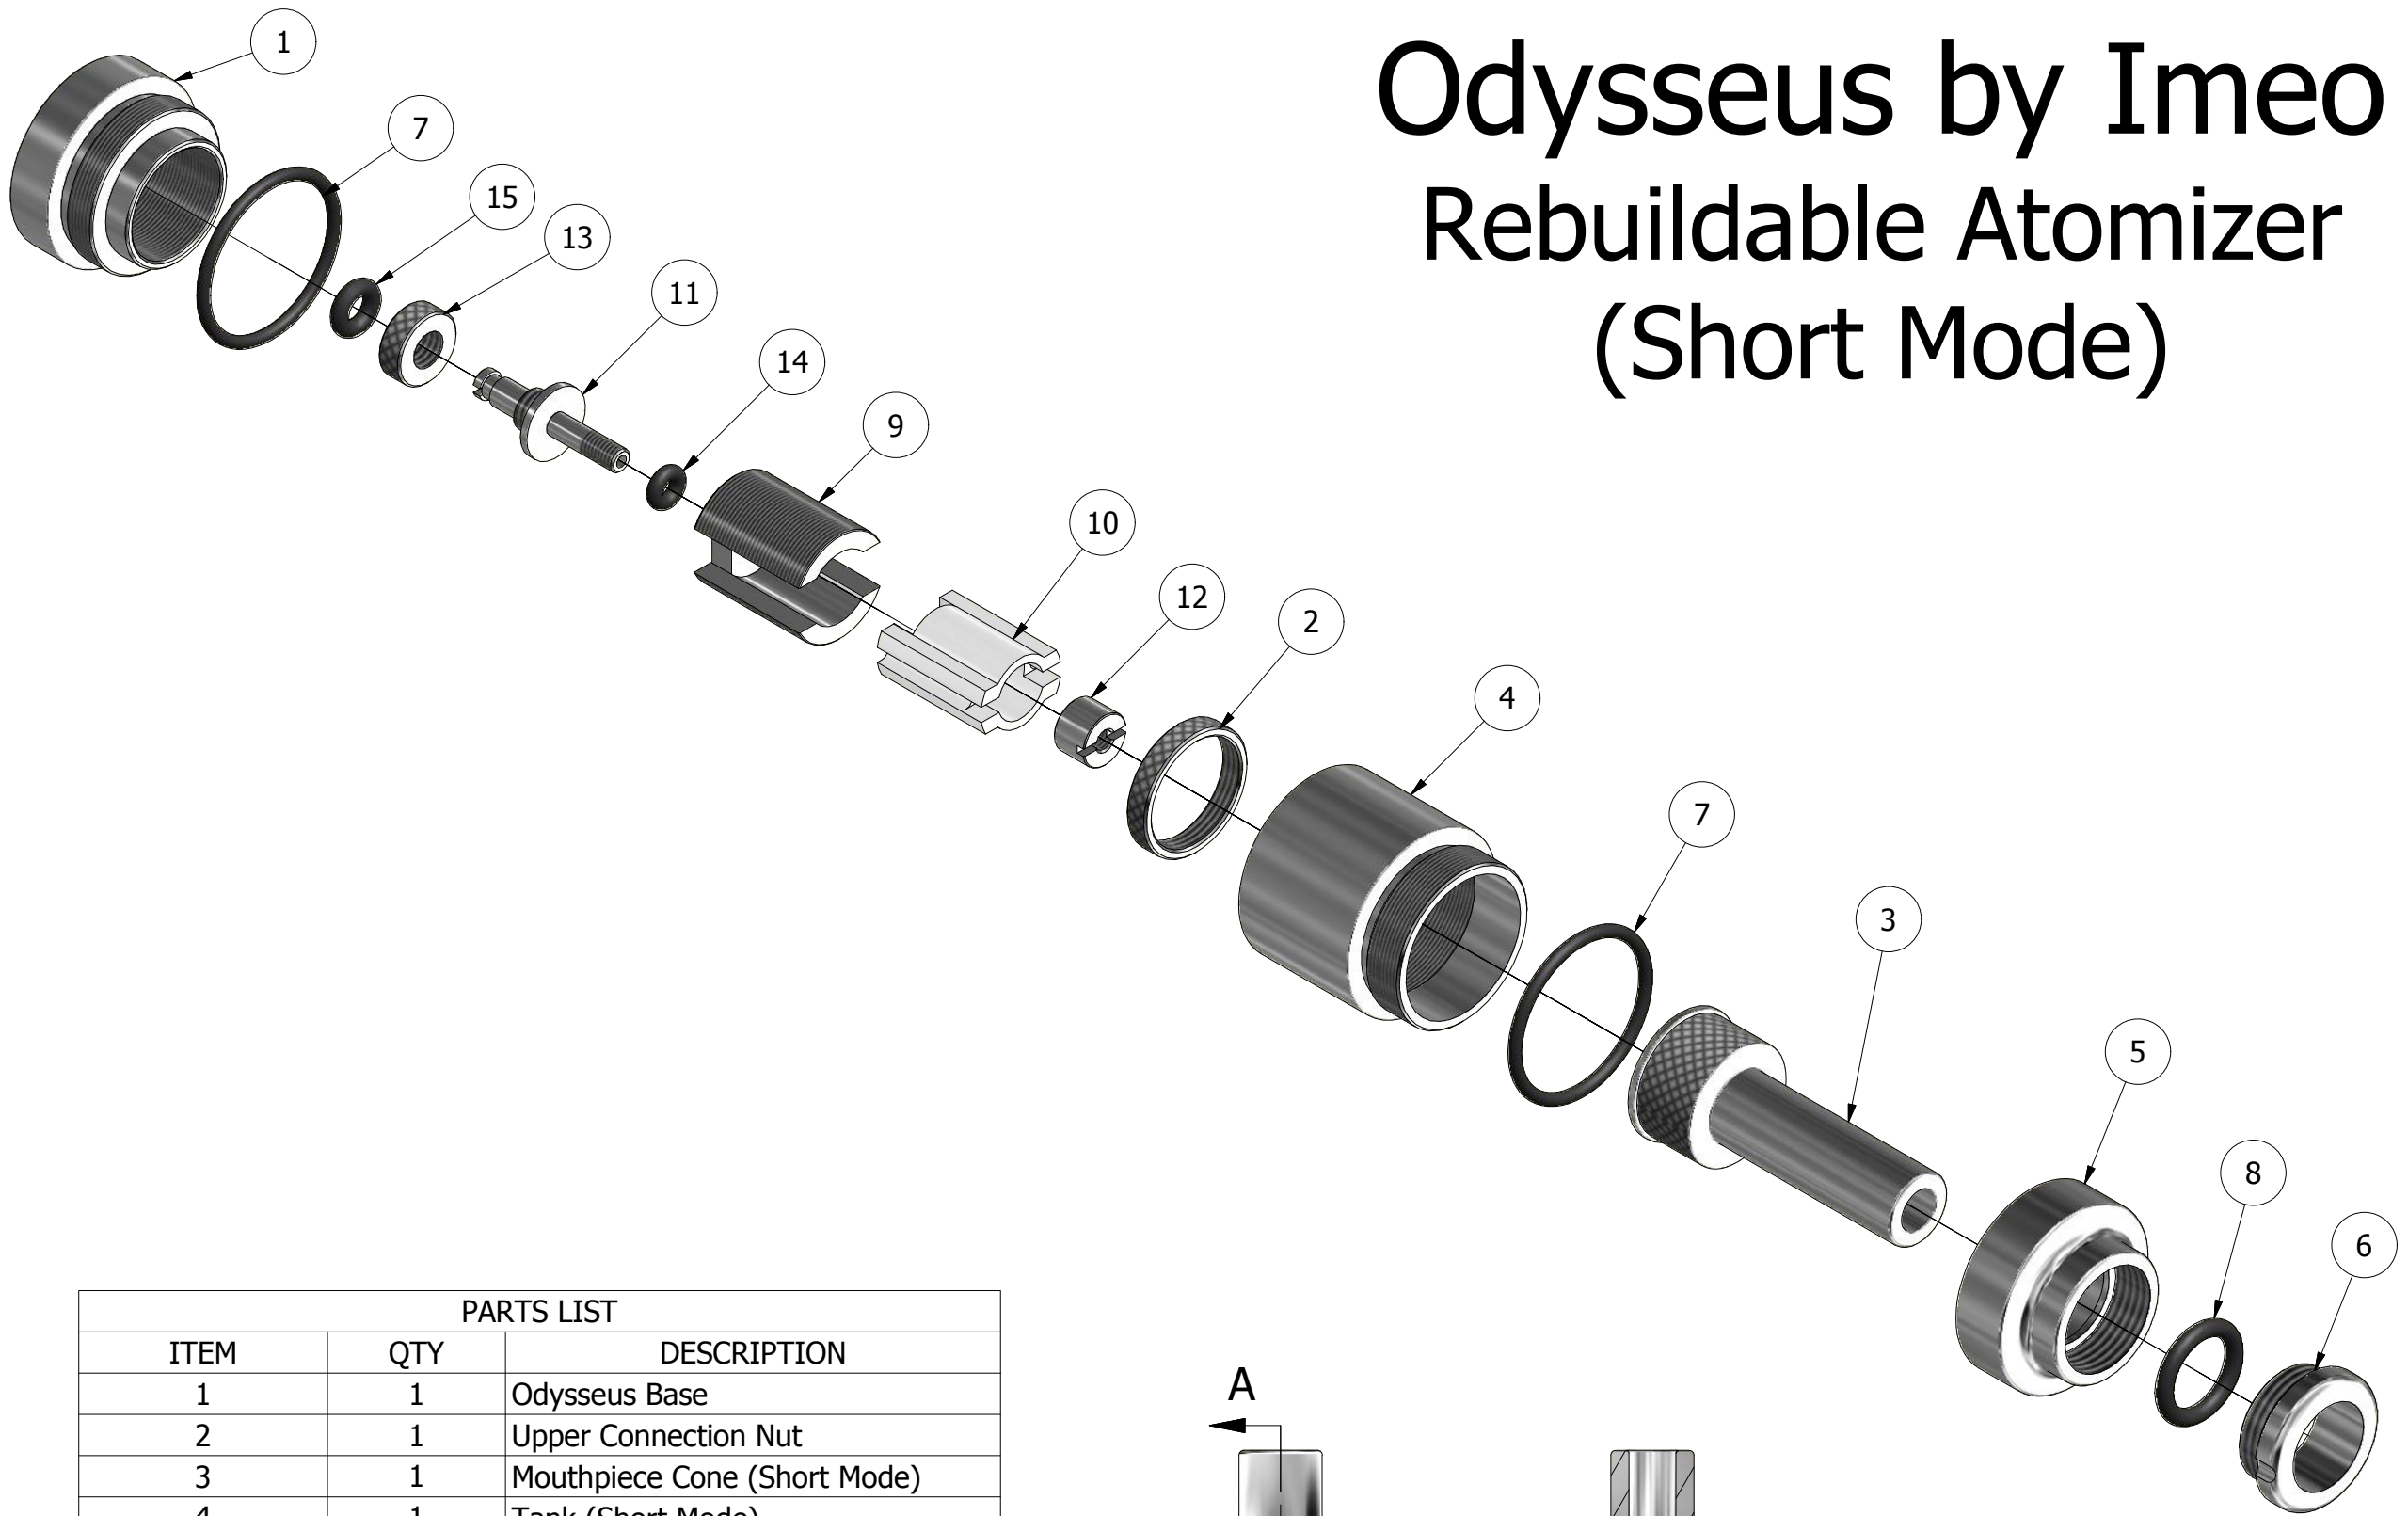

Odysseus by Imeo Rebuildable Atomizer (Short Mode)

PARTS LIST		
ITEM	QTY	DESCRIPTION
1	1	Odysseus Base
2	1	Upper Connection Nut
3	1	Mouthpiece Cone (Short Mode)
4	1	Tank (Short Mode)
5	1	Top Cap
6	1	Mouthpiece Nut
7	2	16 x 1.5 O-Ring
8	1	9 x 2 O-Ring
9	1	Ceramic Housing
10	1	Ceramic Cup
11	1	Center Post
12	1	Center Post Top Nut
13	1	Lower Connection Nut
14	1	1.78 x 1.78 O-Ring
15	1	3 x 2 O-Ring