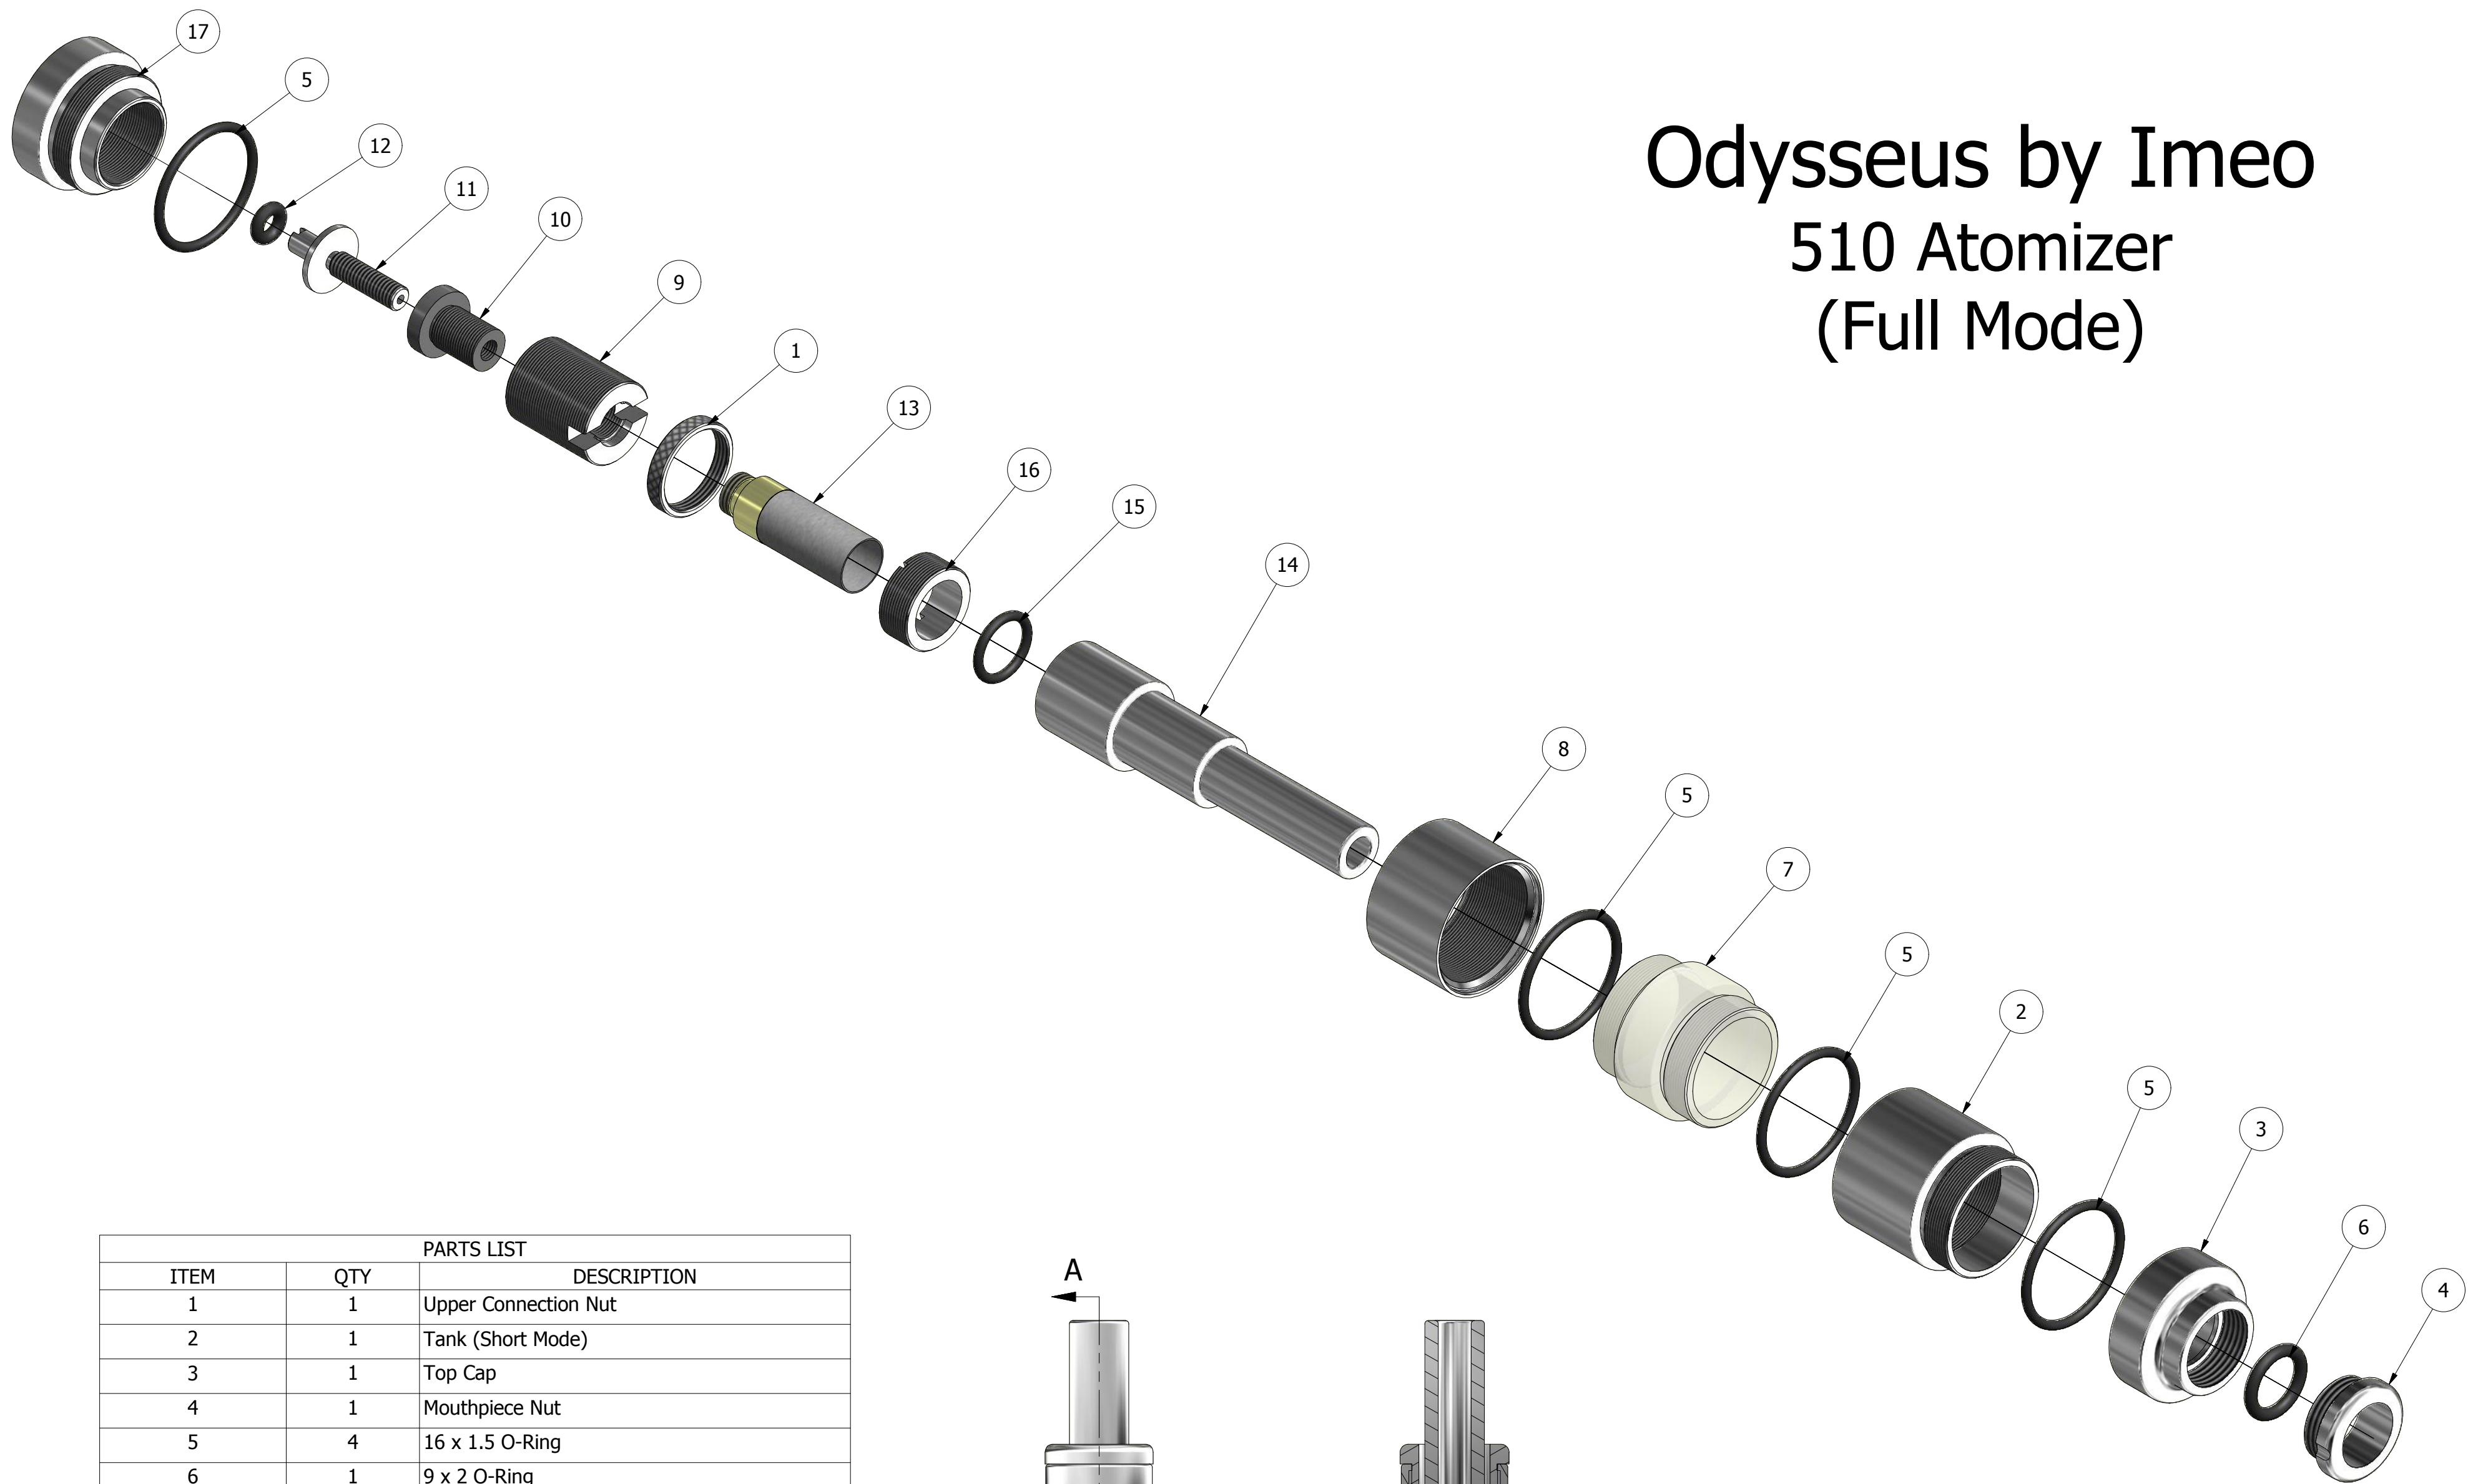

Odysseus by Imeo 510 Atomizer (Full Mode)

PARTS LIST		
ITEM	QTY	DESCRIPTION
1	1	Upper Connection Nut
2	1	Tank (Short Mode)
3	1	Top Cap
4	1	Mouthpiece Nut
5	4	16 x 1.5 O-Ring
6	1	9 x 2 O-Ring
7	1	Odysseus Tank Extension Clear (Full Mode)
8	1	Odysseus Tank Extension (Full Mode)
9	1	Odysseus Atomizer Insert
10	1	Odysseus Atomizer Insert Insulator
11	1	Odysseus Atomizer Insert Center Pin
12	1	3 x 2 O-Ring
13	1	510 Atomizer (Reference)
14	1	Mouthpiece Cone (510 Full Mode)
15	1	9 x 1.5 O-Ring
16	1	Mouthpiece Cone Nut (510 Full Mode)
17	1	Odysseus Base