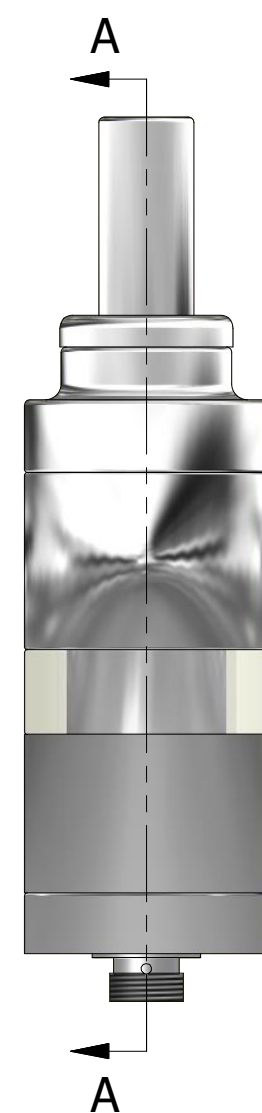

Odysseus by Imeo 510 Atomizer (Full Mode)

PARTS LIST		
ITEM	QTY	DESCRIPTION
1	1	Upper Connection Nut
2	1	Tank (Short Mode)
3	1	Top Cap
4	1	Mouthpiece Nut
5	4	16 x 1.5 O-Ring
6	1	9 x 2 O-Ring
7	1	Odysseus Tank Extension Clear (Full Mode)
8	1	Odysseus Tank Extension (Full Mode)
9	1	Odysseus Atomizer Insert
10	1	Odysseus Atomizer Insert Insulator
11	1	Odysseus Atomizer Insert Center Pin
12	1	3 x 2 O-Ring
13	1	510 Atomizer (Reference)
14	1	Mouthpiece Cone (510 Full Mode)
15	1	9 x 1.5 O-Ring
16	1	Mouthpiece Cone Nut (510 Full Mode)
17	1	Odysseus Base

SECTION A-A