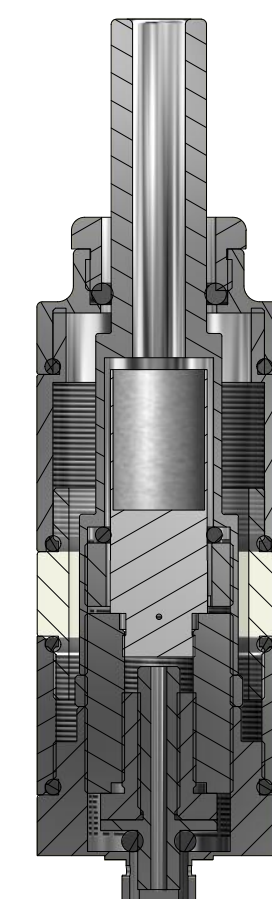

Odysseus by Imeo 510 Atomizer (Full Mode)

PARTS LIST		
ITEM	QTY	DESCRIPTION
1	1	Upper Connection Nut
2	1	Tank (Short Mode)
3	1	Top Cap
4	1	Mouthpiece Nut
5	4	16 x 1.5 O-Ring
6	1	9 x 2 O-Ring
7	1	Odysseus Tank Extension Clear (Full Mode)
8	1	Odysseus Tank Extension (Full Mode)
9	1	Odysseus Atomizer Insert
10	1	Odysseus Atomizer Insert Insulator
11	1	Odysseus Atomizer Insert Center Pin
12	1	3 x 2 O-Ring
13	1	510 Atomizer (Reference)
14	1	Mouthpiece Cone (510 Full Mode)
15	1	9 x 1.5 O-Ring
16	1	Mouthpiece Cone Nut (510 Full Mode)
17	1	Odysseus Base

SECTION A-A