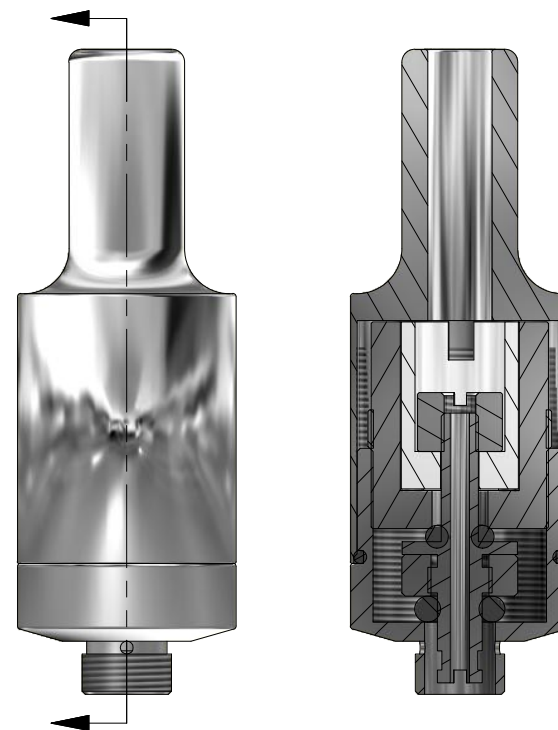

Odysseus by Imeo (Dripping Mode)

PARTS LIST

ITEM	QTY	DESCRIPTION
1	1	Odysseus Base (Dripping)
2	1	Upper Connection Nut (Drip Mode)
3	1	Ceramic Housing
4	1	Ceramic Cup
5	1	Center Post
6	1	Center Post Top Nut
7	1	Lower Connection Nut
8	1	Mouthpiece Cone (Dripping)
9	1	1.78 x 1.78 O-Ring
10	1	3 x 2 O-Ring
11	1	11 x 1.0 O-Ring