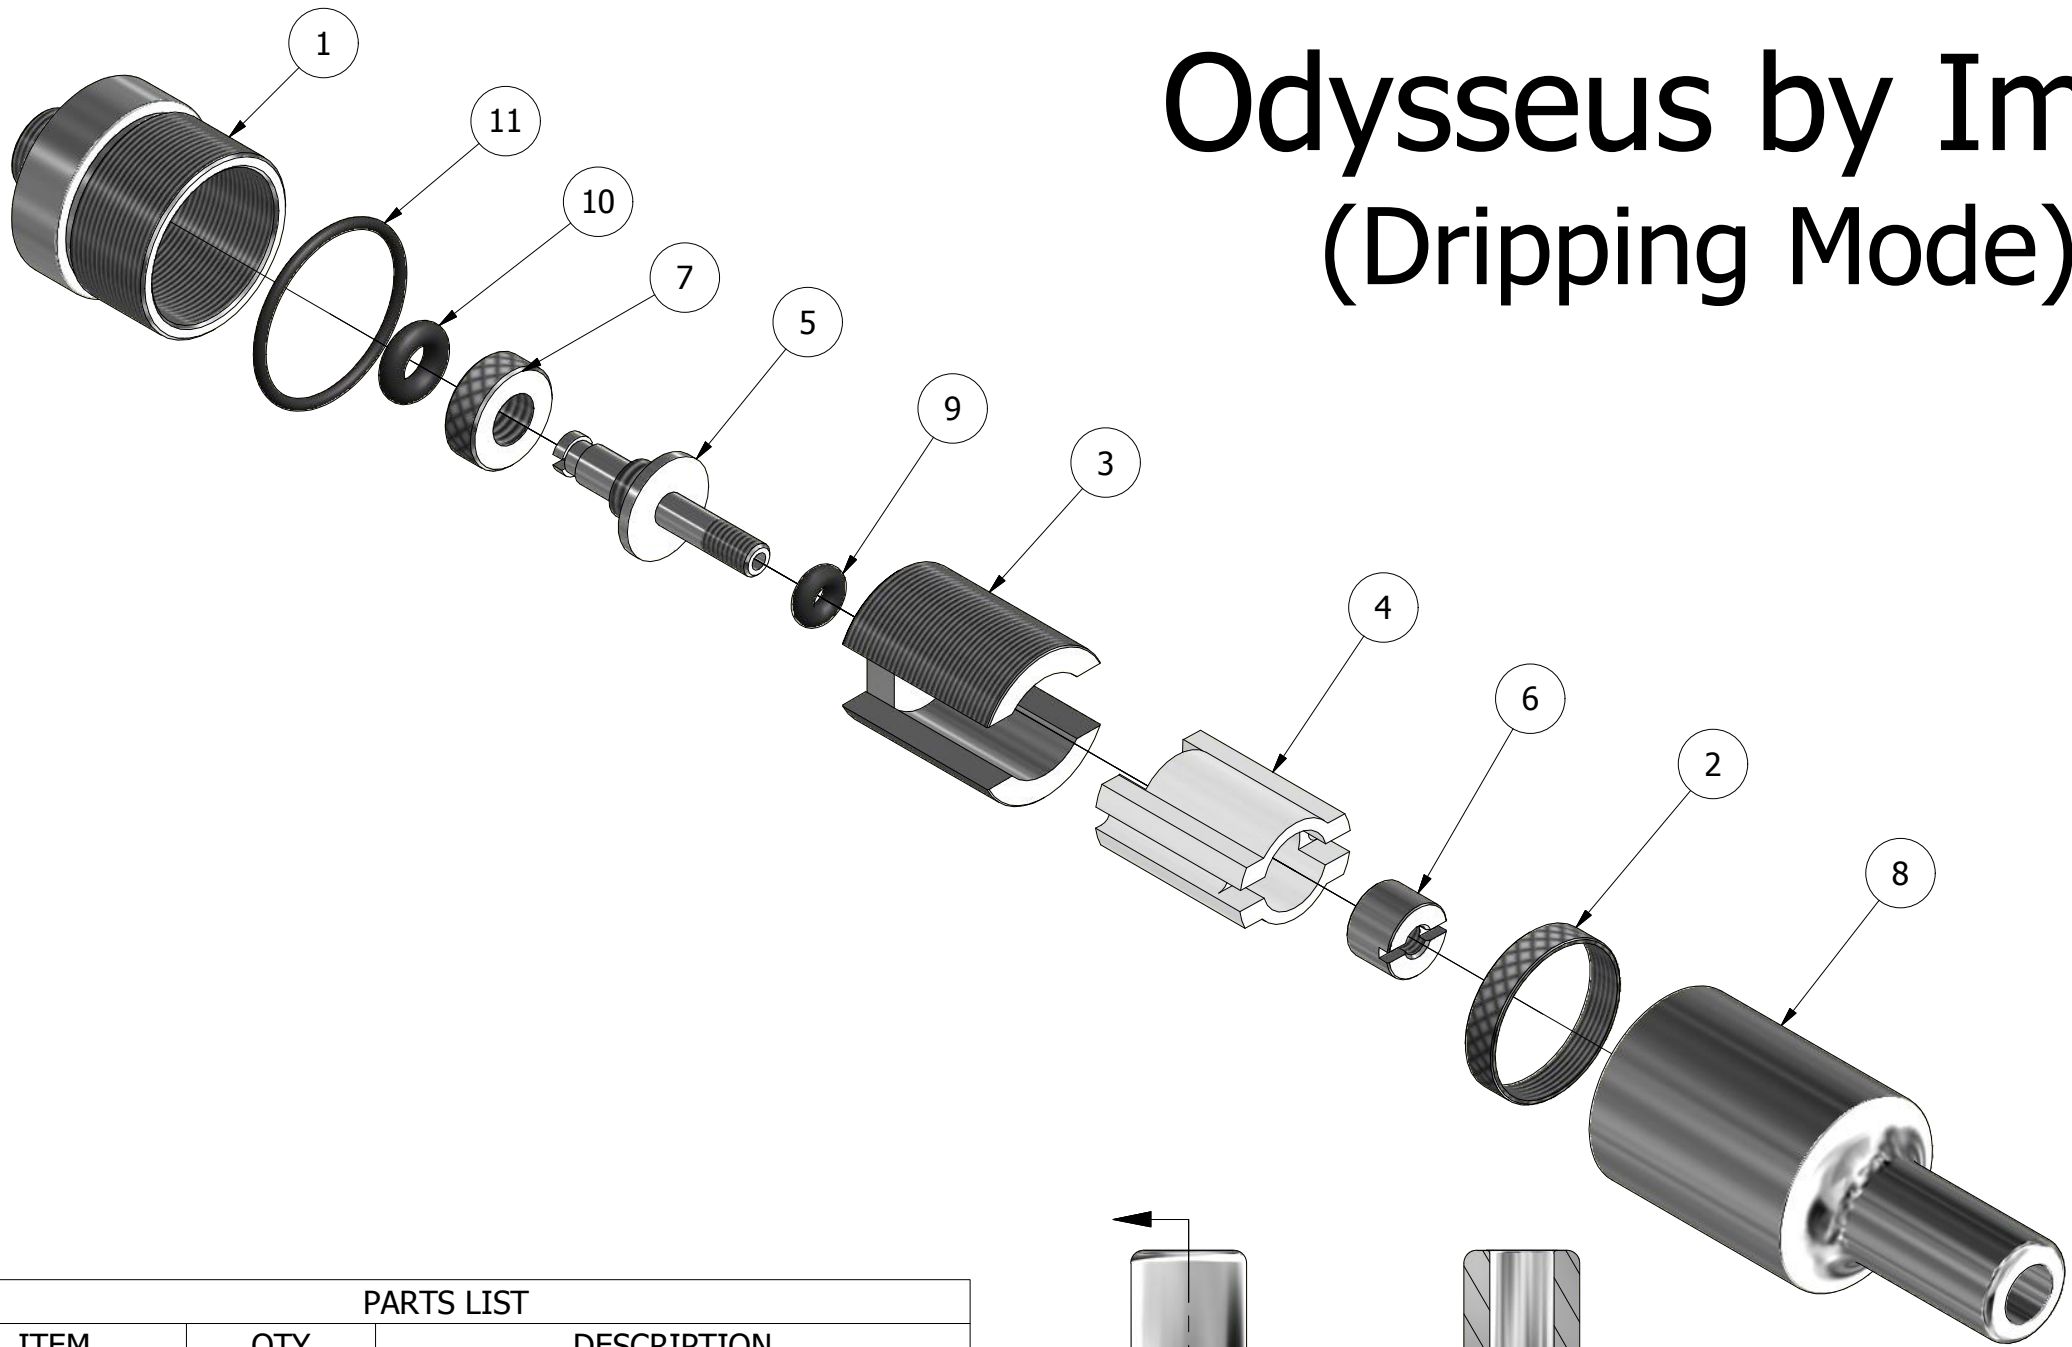

Odysseus by Imeo (Dripping Mode)

PARTS LIST

ITEM	QTY	DESCRIPTION
1	1	Odysseus Base (Dripping)
2	1	Upper Connection Nut (Drip Mode)
3	1	Ceramic Housing
4	1	Ceramic Cup
5	1	Center Post
6	1	Center Post Top Nut
7	1	Lower Connection Nut
8	1	Mouthpiece Cone (Dripping)
9	1	1.78 x 1.78 O-Ring
10	1	3 x 2 O-Ring
11	1	11 x 1.0 O-Ring